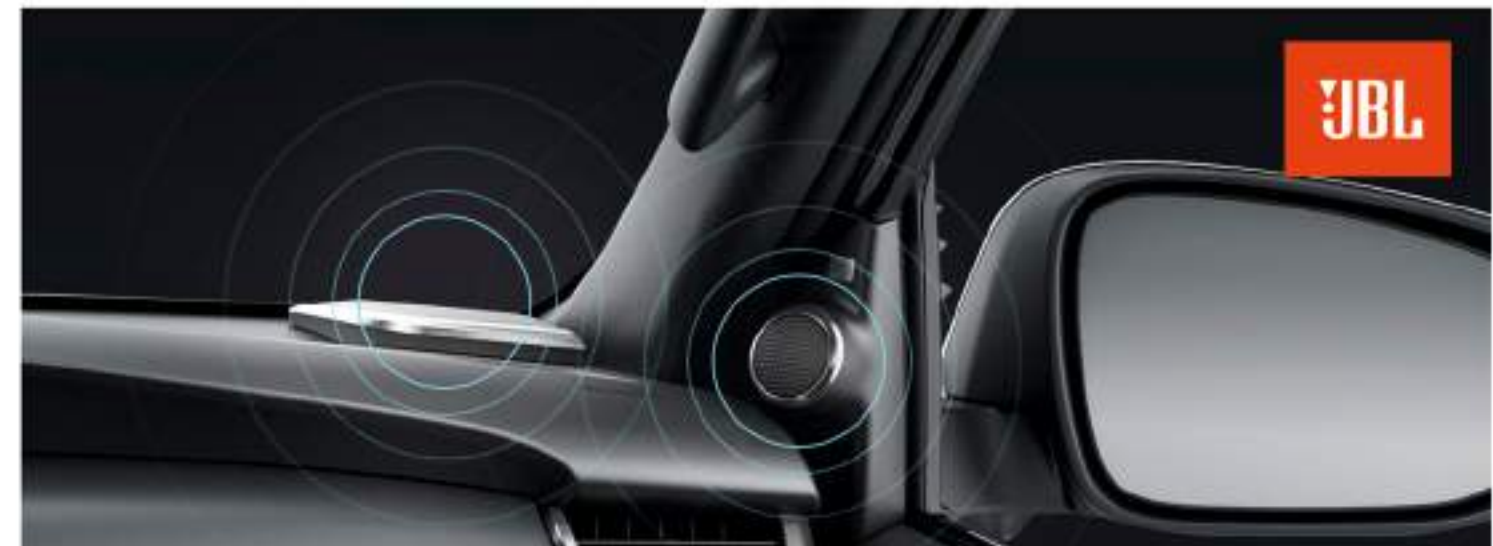

9-speaker JBL Sound System
Turn up and make every ride the ride of your life with a premium 9-Speaker JBL Sound System.

*Available in GR-S and 4x4 LTD variants, **Available in LTD variant