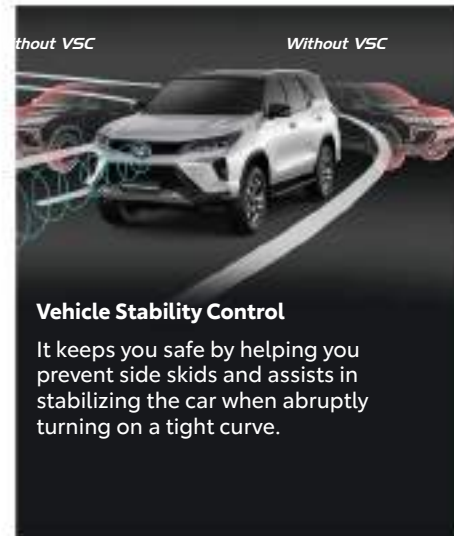

Vehicle Stability Control

It keeps you safe by helping you prevent side skids and assists in stabilizing the car when abruptly turning on a tight curve.