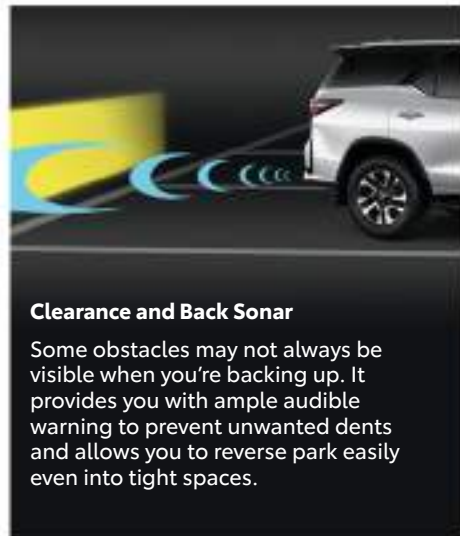

SMART, SAFE, SECURE

Panoramic View Monitor*

The Panoramic View Monitor assists you with an advanced view for maximum visibility when in reverse for easier, safer driving.

Pre-Collision System**

Activates instantly to give you a visual and audible warning when the car in front of you suddenly stops, while arming your brakes in advance, to enable you to stop the car quickly and efficiently.

Clearance and Back Sonar

Some obstacles may not always be visible when you're backing up. It provides you with ample audible warning to prevent unwanted dents and allows you to reverse park easily even into tight spaces.