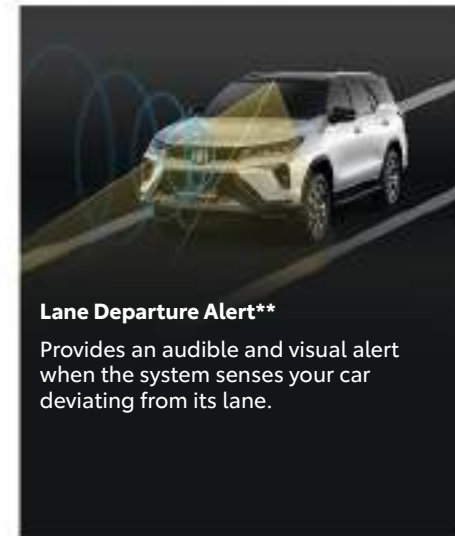

Lane Departure Alert**

Provides an audible and visual alert when the system senses your car deviating from its lane.